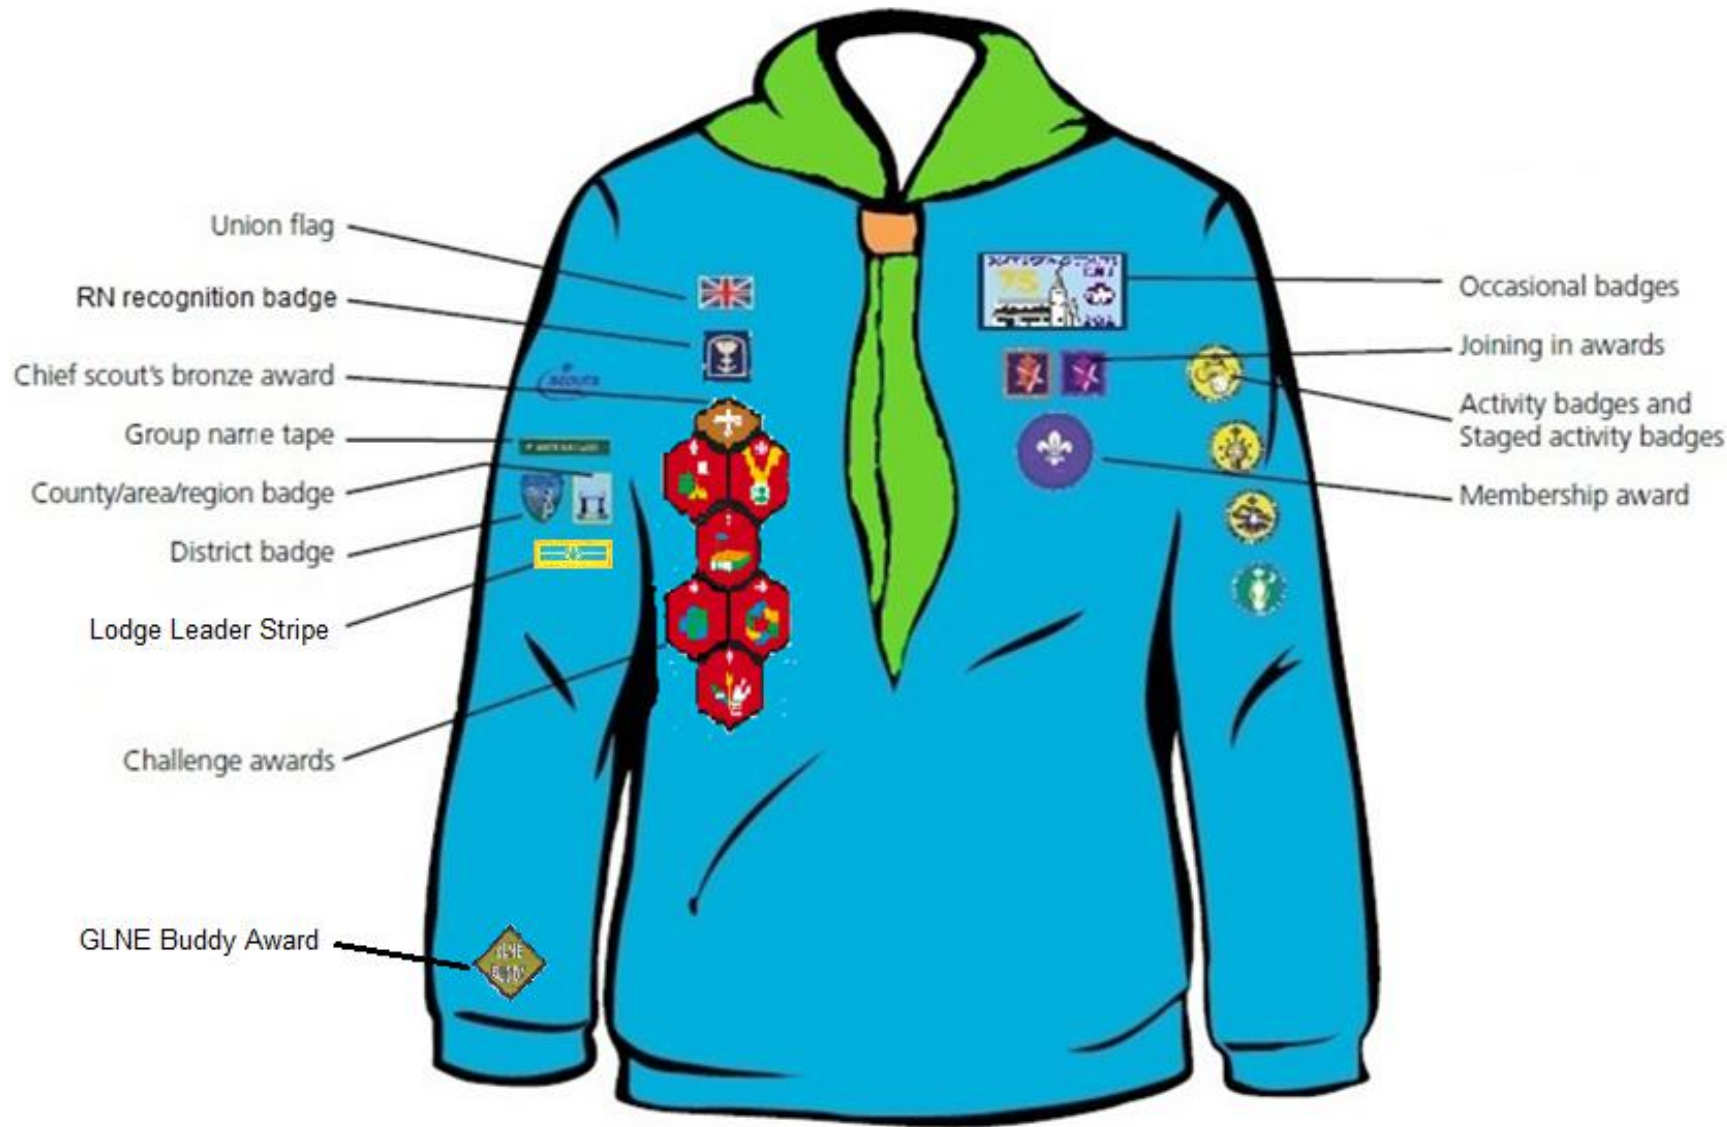

BEAVER BADGE POSITIONS AND GENERAL INFORMATION

Uniform can be purchased online from:

www.scout-and-guide-shop.co.uk

The scout group is entitled to a 5% loyalty bonus for all items purchased on this website

Worn on the left breast of the uniform.

Joining In Award

These badges are awarded every year a beaver is a member and carries on throughout their time in scouting.

Worn on the left breast of the uniform above the membership badge. Each joining in award is positioned immediately next to the preceding award to form a row.

Worn on the upper right arm below the group name tape.

Lodge Leader Stripe

This badge is awarded to a beaver who has been promoted to lodge leader.

Worn on the upper right arm below the district/country badge.

Worn on the right breast of the uniform to form the pattern shown (no particular order).

Chief Scouts Bronze Award

This is the highest award a beaver can earn. It is awarded once a beaver has earned all six challenge awards plus four activity or staged activity awards.